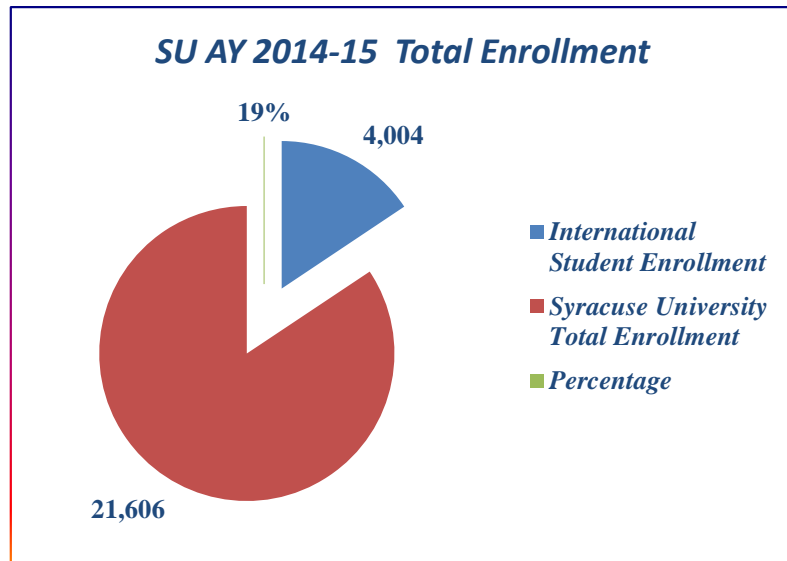

Syracuse University
Slutzker Center for International Services
AY 2014-15 Total Enrollment

	Total Enrollment
International Student Enrollment	4,004
Syracuse University Total Enrollment	21,606
Percentage	19%

	Graduates	Undergraduates
International Student Enrollment	2,365	1,639
Syracuse University Total Enrollment	6,361	15,245
Percentage	37%	11%

Int'l Females	878	1018
Int'l Males	761	1347