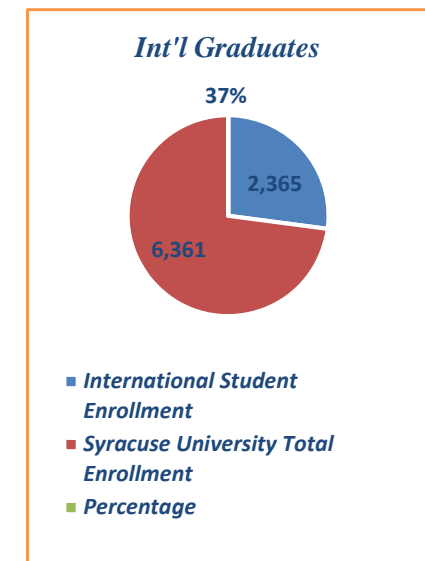

Syracuse University
Slutzker Center for International Services
AY 2014-15 Total Enrollment

	Total Enrollment
International Student Enrollment	4,004
Syracuse University Total Enrollment	21,606
Percentage	19%

	Graduates	Undergraduates
International Student Enrollment	2,365	1,639
Syracuse University Total Enrollment	6,361	15,245
Percentage	37%	11%

Int'l Females	878	1018
Int'l Males	761	1347