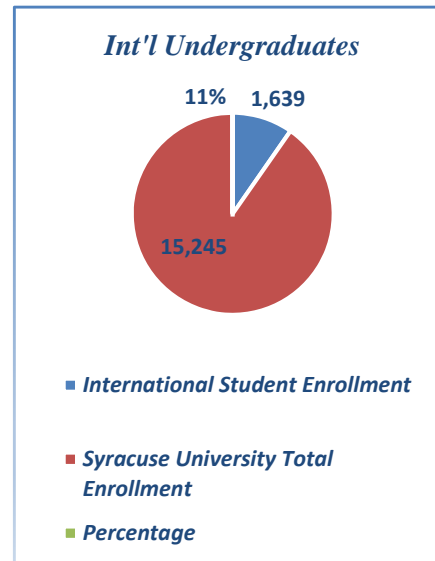

Syracuse University
Slutzker Center for International Services
AY 2014-15 Total Enrollment

	Total Enrollment
International Student Enrollment	4,004
Syracuse University Total Enrollment	21,606
Percentage	19%

	Graduates	Undergraduates
International Student Enrollment	2,365	1,639
Syracuse University Total Enrollment	6,361	15,245
Percentage	37%	11%

Int'l Females	878	1018
Int'l Males	761	1347