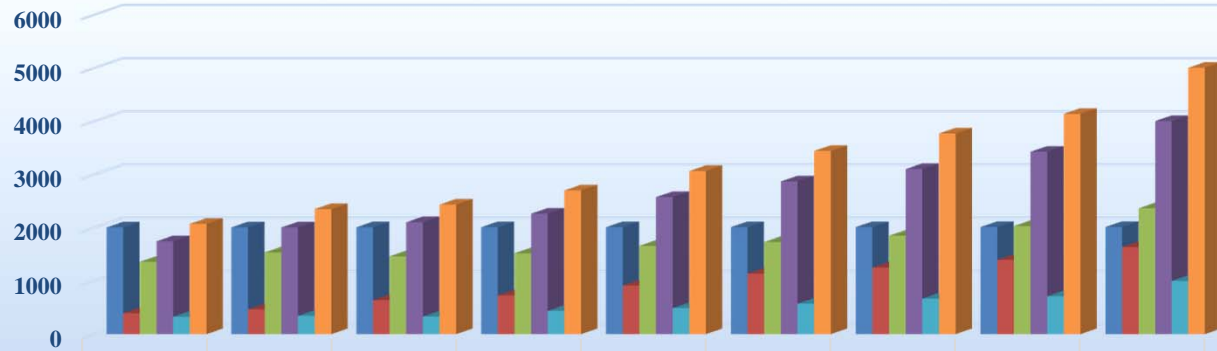

Slutzker Center for International Services (SCIS)

International Student* Enrollment Statistics: 2006-2014

	1	2	3	4	5	6	7	8	9
■ YEAR	2006	2007	2008	2009	2010	2011	2012	2013	2014
■ TOTAL UGRD	395	469	640	731	915	1139	1252	1395	1639
■ TOTAL GRAD	1360	1537	1463	1521	1660	1731	1850	2032	2365
■ TOTAL ENROLLMENT	1745	2006	2103	2264	2575	2870	3102	3427	4004
■ OPT	328	345	332	438	490	573	669	713	1001
■ TOTAL ENROLL + OPT	2073	2351	2435	2702	3065	3443	3771	4140	5005

■ YEAR
 ■ TOTAL UGRD
 ■ TOTAL GRAD
 ■ TOTAL ENROLLMENT
 ■ OPT
 ■ TOTAL ENROLL + OPT

OPT = Optional Practical Training

*** Studying at Syracuse University on a non-immigrant visa**