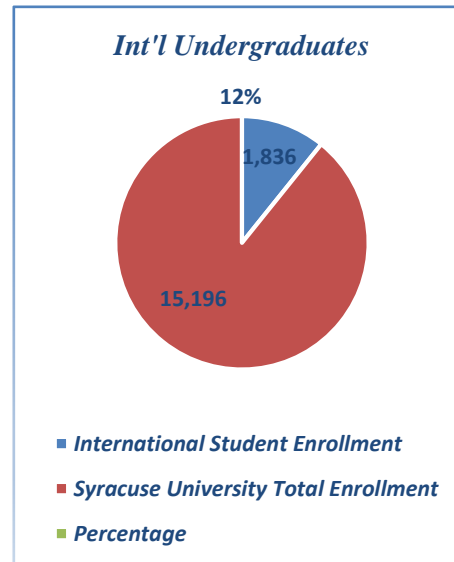

Syracuse University
Slutzker Center for International Services
AY 2015-16 Total Enrollment

	Total Enrollment
International Student Enrollment	4,244
Syracuse University Total Enrollment	21,789
Percentage	20%

	Graduates	Undergraduates
International Student Enrollment	2,408	1,836
Syracuse University Total Enrollment	6,593	15,196
Percentage	37%	12%

***Syracuse University
Slutzker Center for International Services
AY 2015-16 Total Enrollment***