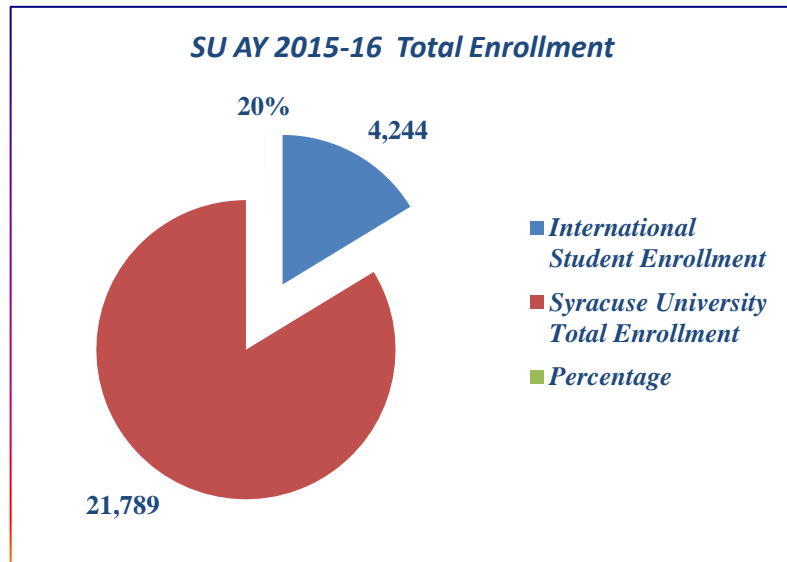

Syracuse University
Slutzker Center for International Services
AY 2015-16 Total Enrollment

	Total Enrollment
International Student Enrollment	4,244
Syracuse University Total Enrollment	21,789
Percentage	20%

	Graduates	Undergraduates
International Student Enrollment	2,408	1,836
Syracuse University Total Enrollment	6,593	15,196
Percentage	37%	12%

***Syracuse University
Slutzker Center for International Services
AY 2015-16 Total Enrollment***