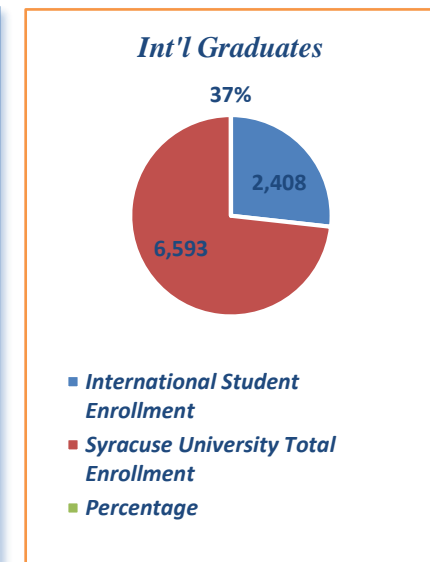

Syracuse University
Slutzker Center for International Services
AY 2015-16 Total Enrollment

	Total Enrollment
International Student Enrollment	4,244
Syracuse University Total Enrollment	21,789
Percentage	20%

	Graduates	Undergraduates
International Student Enrollment	2,408	1,836
Syracuse University Total Enrollment	6,593	15,196
Percentage	37%	12%

***Syracuse University
Slutzker Center for International Services
AY 2015-16 Total Enrollment***